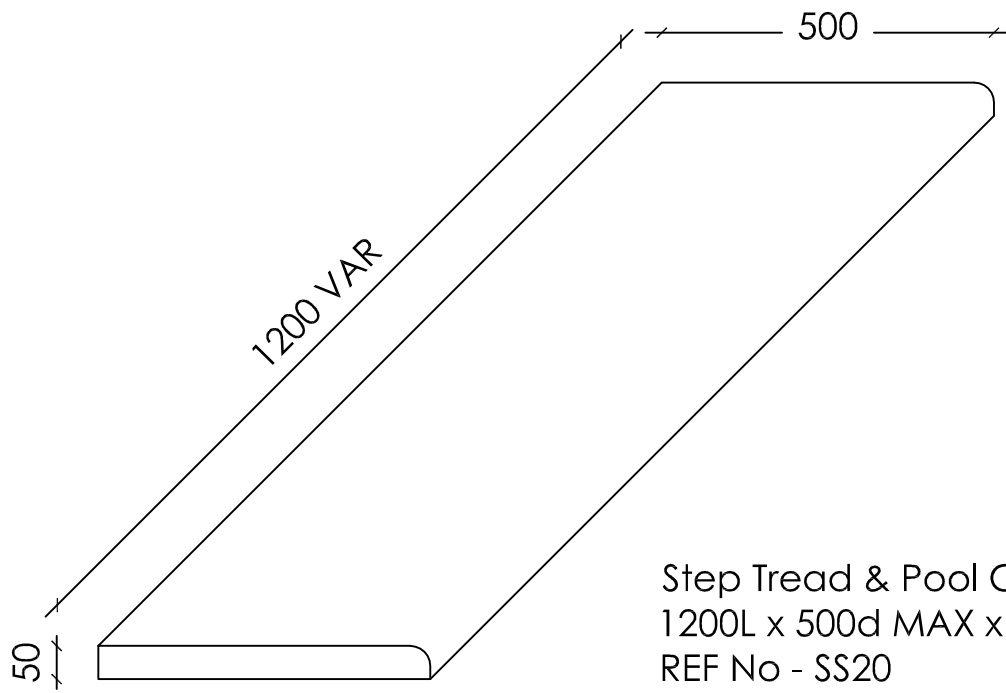

Bullnose Pool Coping  
 1200w x 545d MAX x 50th  
 REF No - SS18

### Profile Detail

Step Tread & Pool Coping Size  
 1200L x 500d MAX x 50th  
 REF No - SS20